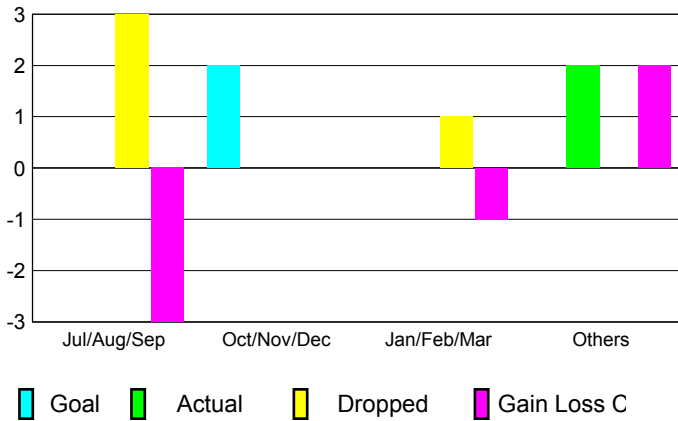

GMT: **JERRY SMITH**

Location: **WEST VIRGINIA**

GMT CA: **1**

**CLUBS**

Month	New Club Goal	Actual New Clubs	Actual Dropped Clubs	Gain/Loss of Clubs
<b>2012-2013</b>				
Jul/Aug/Sep	0	0	3	-3
Oct/Nov/Dec	2	0	0	0
Jan/Feb/Mar	0	0	1	-1
Apr/May/June	0	2	0	2
<b>Totals</b>	<b>2</b>	<b>2</b>	<b>4</b>	<b>-2</b>

**Club Results 2012-2013**

Goal, New, Dropped, Gain/Loss

**YTD Status Quo Clubs 2012-2013**

Status Quo Clubs Compared to Status Quo Members

**Club Gain/Loss 2012-2013**

**MEMBERSHIP**

Month	Net Memb Goal	Actual New Memb	Actual Dropped Memb	Gain/Loss of Memb
<b>2012-2013</b>				
Jul/Aug/Sep	0	24	66	-42
Oct/Nov/Dec	50	25	26	-1
Jan/Feb/Mar	10	37	43	-6
Apr/May/June	10	84	39	45
<b>Totals</b>	<b>70</b>	<b>170</b>	<b>174</b>	<b>-4</b>