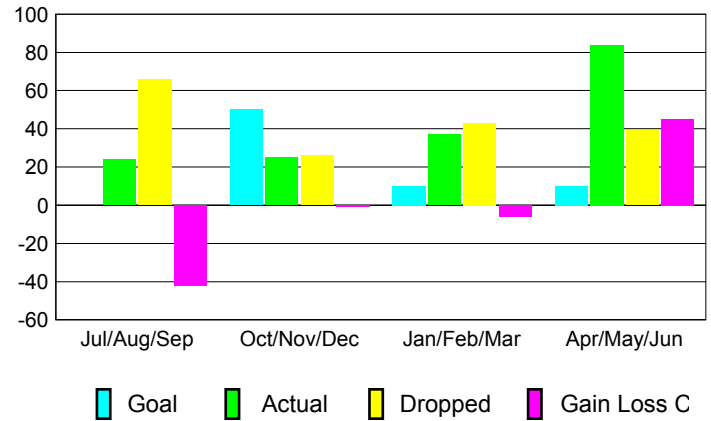

GMT: **JERRY SMITH**

Location: **WEST VIRGINIA**

GMT CA: **1**

**CLUBS**

Month	New Club Goal	Actual New Clubs	Actual Dropped Clubs	Gain/Loss of Clubs
<b>2012-2013</b>				
Jul/Aug/Sep	0	0	3	-3
Oct/Nov/Dec	2	0	0	0
Jan/Feb/Mar	0	0	1	-1
Apr/May/June	0	2	0	2
<b>Totals</b>	<b>2</b>	<b>2</b>	<b>4</b>	<b>-2</b>

**Club Results 2012-2013**

Goal, New, Dropped, Gain/Loss

**YTD Status Quo Clubs 2012-2013**

Status Quo Clubs Compared to Status Quo Members

**Club Gain/Loss 2012-2013**

**MEMBERSHIP**

Month	Net Memb Goal	Actual New Memb	Actual Dropped Memb	Gain/Loss of Memb
<b>2012-2013</b>				
Jul/Aug/Sep	0	24	66	-42
Oct/Nov/Dec	50	25	26	-1
Jan/Feb/Mar	10	37	43	-6
Apr/May/June	10	84	39	45
<b>Totals</b>	<b>70</b>	<b>170</b>	<b>174</b>	<b>-4</b>

**Membership Results 2012-2013**

Goal, New, Dropped, Gain/Loss

**Gender Comparison 2012-2013**

**Membership Gain/Loss 2012-2013**